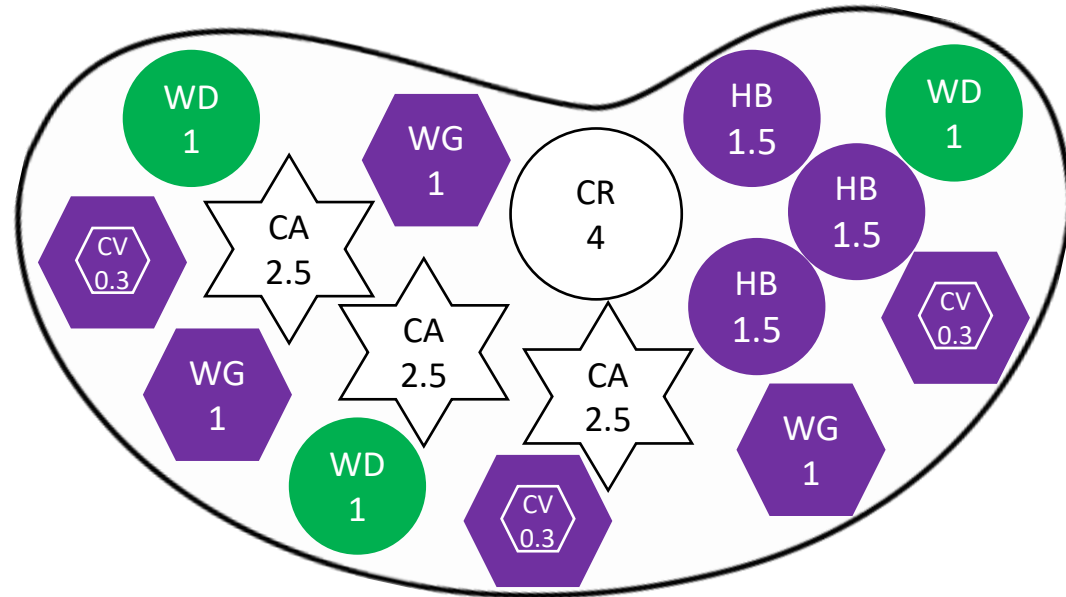

Native Garden - Sun

Common Name Scientific Name	Species Code	Bloom Time
Columbine <i>Aquilegia canadensis</i>	CB	Spring
Lance-leaf Coreopsis <i>Coreopsis lanceolata</i>	LC	Spring
Prairie Dropseed <i>Sporobolus heterolepis</i>	PD	--
Prairie Smoke <i>Geum triflorum</i>	PS	Spring
Purple Coneflower <i>Echinacea purpurea</i>	PC	Summer
Smooth Blue Aster <i>Symphyotrichum laeve</i>	SA	Fall
Wild Petunia <i>Ruellia humilis</i>	WP	Summer

Plant heights are listed in feet in the diagram under the Species Code.

Garden dimensions are approximately 3.5 feet by 6 feet.

Native Garden - Shade

Common Name Scientific Name	Species Code	Bloom Time
Calico Aster <i>Symphotrichum lateriflorum</i>	CA	Fall
Common Violet <i>Viola sororia</i>	CV	Spring
Culver's Root <i>Veronicastrum virginicum</i>	CR	Summer
Common Wood Sedge <i>Carex blanda</i>	WD	--
Hairy Beardtongue <i>Penstemon hirsutus</i>	HB	Summer
Wild Geranium <i>Geranium maculatum</i>	WG	Spring

Plant heights are listed in feet in the diagram under the Species Code.

Garden dimensions are approximately 3.5 feet by 6 feet.