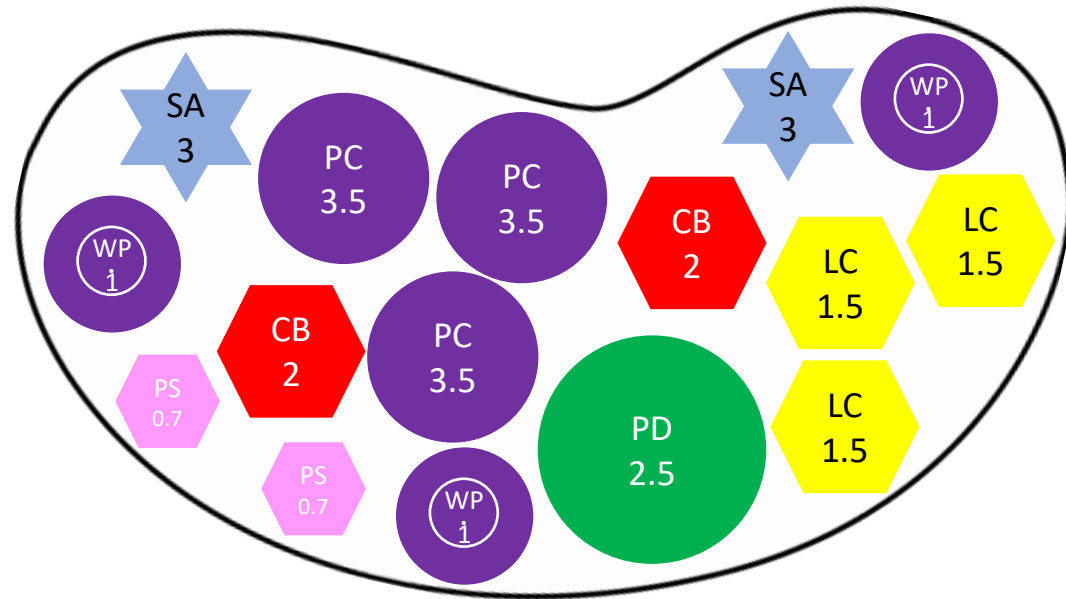

Native Garden - Sun

Common Name Scientific Name	Species Code	Bloom Time
Columbine <i>Aquilegia canadensis</i>	CB	Spring
Lance-leaf Coreopsis <i>Coreopsis lanceolata</i>	LC	Spring
Prairie Dropseed <i>Sporobolus heterolepis</i>	PD	--
Prairie Smoke <i>Geum triflorum</i>	PS	Spring
Purple Coneflower <i>Echinacea purpurea</i>	PC	Summer
Smooth Blue Aster <i>Symphyotrichum laeve</i>	SA	Fall
Wild Petunia <i>Ruellia humilis</i>	WP	Summer

Plant heights are listed in feet in the diagram under the Species Code.

Garden dimensions are approximately 3.5 feet by 6 feet.

Native Garden - Shade

Common Name Scientific Name	Species Code	Bloom Time
Calico Aster <i>Symphotrichum lateriflorum</i>	CA	Fall
Common Violet <i>Viola sororia</i>	CV	Spring
Culver's Root <i>Veronicastrum virginicum</i>	CR	Summer
Common Wood Sedge <i>Carex blanda</i>	WD	--
Hairy Beardtongue <i>Penstemon hirsutus</i>	HB	Summer
Wild Geranium <i>Geranium maculatum</i>	WG	Spring

Plant heights are listed in feet in the diagram under the Species Code.

Garden dimensions are approximately 3.5 feet by 6 feet.