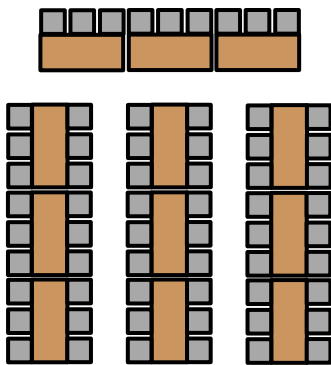

# Typical Room Configurations\*

Lussier Family Heritage Center

\* Other room configurations available

Herringbone

Lecture or Theater

Workshop or Classroom

Banquet

Hollow Square

U-Shape

Circle

Half Circle

Chair:

Table: