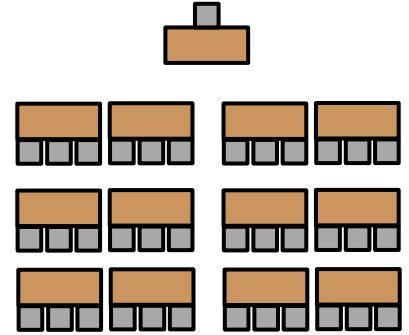

# Typical Room Configurations\*

Lussier Family Heritage Center

\* Other room configurations available

Herringbone

Lecture or Theater

Workshop or Classroom

Banquet

Hollow Square

U-Shape

Circle

Half Circle

Chair:

Table: